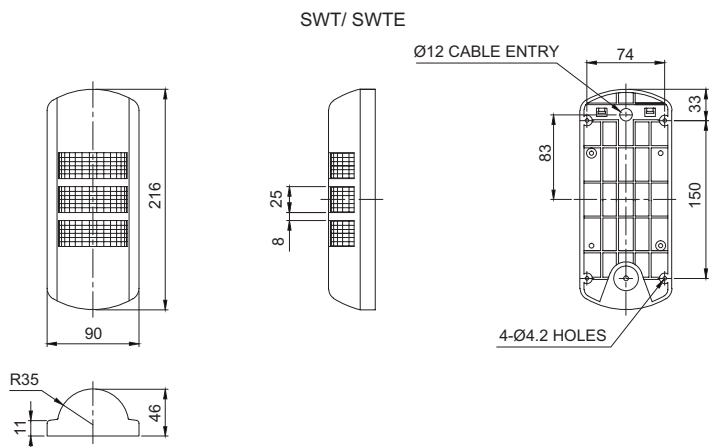

Technical Diagram

(Units : mm)

Customization

- Available in customized color arrangements
- 2 buzzer sound types : Both prolonged (beep, beep) and staccato (beep, beep, beep) buzzer output available
- Transparent filter lenses available

Ordering Specification

SWTL	-	3	-	220	-	RAG
[Model number]		[Layer]		[Voltage]		[Color]
• SWTL • SWTLF • SWTLF-BZ • SWTLF-BZ • SWTEL • SWTELF • SWTELF-BZ • SWTELF-BZ		• 2-2Layers • 3-3Layers		• 12/24 - DC12V-24V • 110-AC110V • 220-AC220V		● R-Red ● A-Amber ● G-Green