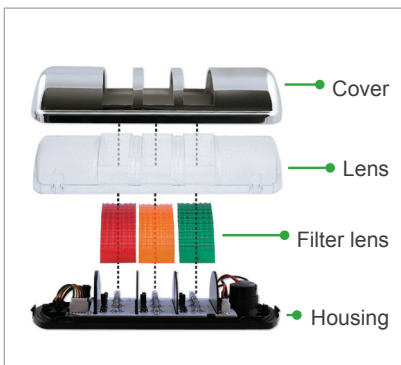

SWT series

Wall Mount Semicircular LED Signal Towers

SWT series

SWTE series

• SWT Lens Configuration

Adding a separate color filter lens inside the outer lens helps to provide a clear signal.

SWT/ SWTE Wall Mount, LED Steady/Flashing

- Wall mount model that minimizes the chance of damage from moving obstacles or personnel
- Clear light signals emitted by adding separate color diffusion lenses beneath the outer transparent lens
- LED light distribution structure that directly radiates light to the user provides excellent visibility
- Can be used outdoors with tightly sealed structure
- Standard color arrangements : 2 Colors : ● Red-R ● Green-G
3 Colors : ● Red-R ● Amber-A ● Green-G
- Flashing rate : 60-80 flashes/min
- Built-in buzzer available (Volume : Max 90dB at 1m)
- Materials : Lens-PC, Cover-ABS, Housing-ABS, Filter lens-PC
- Ambient operating temperature : -30°C to +50°C
- Protection rating : IP55
- Certificates : CE Compliant, UL Listed
- Compliant with RoHS directive

Model number	Layer	Voltage	Current	Certificates	Weight	Color
SWT(E)L Steady	2	DC12V-24V	Max.0.130A	CE DC only	0.27kg	● R-Red ● G-Green
SWT(E)L-BZ Steady /w built-in buzzer		AC110V	0.050A		0.27kg	
		AC220V	0.025A		0.42kg	
SWT(E)LF Steady/Flashing	3	DC12V-24V	Max.0.195A	UL DC24V only	0.30kg	● R-Red ● A-Amber ● G-Green
SWT(E)LF-BZ Steady/Flashing		AC110V	0.050A		0.30kg	
		AC220V	0.025A		0.45kg	

Technical Diagram

(Units : mm)

Customization

- Available in customized color arrangements
- 2 buzzer sound types : Both prolonged (beep, beep) and staccato (beep, beep, beep) buzzer output available
- Transparent filter lenses available