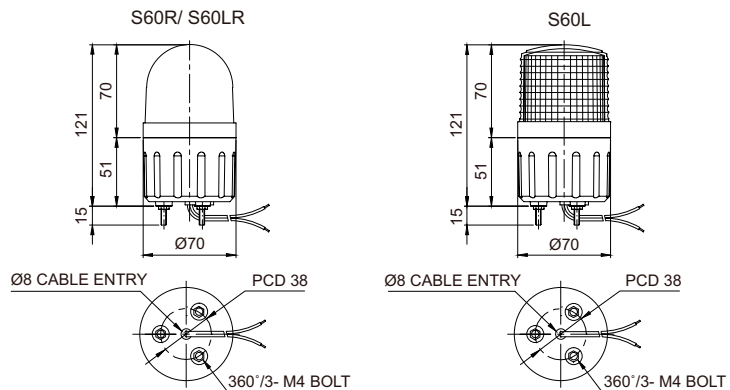

S60 series

Ø60mm Warning/ Signal Lights

S60R

S60LR

S60L

Common Specifications(S60R/ S60LR/ S60L)

- Ø60mm compact warning/ signal lights
- Materials : Lens-AS, Housing-ABS, Reflector-Heat resistant ABS
- Ambient operating temperature : -20°C to +50°C
- Protection rating : IP44

S60R Bulb Revolving Warning Light

- Revolving speed : 120-140RPM
- Certificates : CE Compliant

Model number	Voltage	Current	Bulb			Certificates	Weight	Color
			Spec	Standard	Parts no			
S60R	DC12V	0.484A	12V5W	T16x35 15S	5	CE	0.18kg	• R-Red
	DC24V	0.310A	24V5W	T16x35 15S	6		0.18kg	• A-Amber
	AC110V	0.072A	110V5W	T16x35 15D	7	-	0.27kg	• G-Green
	AC220V	0.036A	220V5W	T16x35 15D	8		0.27kg	• B-Blue

S60LR LED Revolving Warning Light

- Revolving speed : 120-140RPM

Model number	Voltage	Current	Certificates	Weight	Color
S60LR	DC12V	0.183A	-	0.21kg	• R-Red
	DC24V	0.127A		0.21kg	• A-Amber
	AC110V	0.040A		0.28kg	• G-Green
	AC220V	0.020A		0.28kg	• B-Blue

Technical Diagram

(Units : mm)

Wiring Instructions

- External power line standard : UL1015 AWG18(0.75sq)×2C 400mm
- DC type for S60R/S60LR : Black output line is negative(-)
- S60L can be wired regardless of polarity