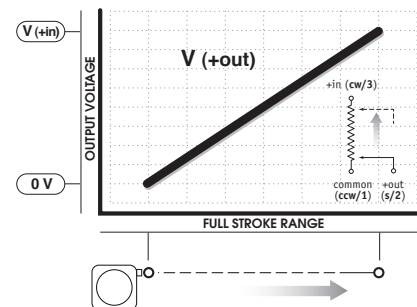

Output Signal