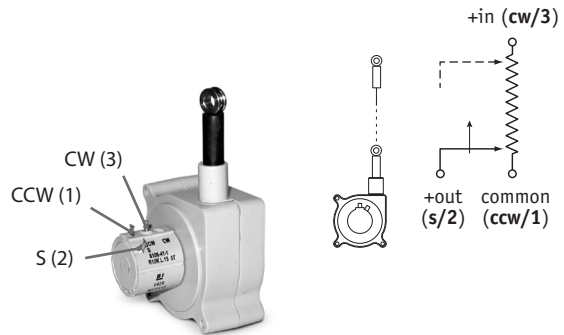

Polycarbonate Enclosure
 Withstands impacts and chemicals

CE **"Free-Release" Tolerant**
 Greatly reduces damage due to mis-handling of cable

Specification Summary:

GENERAL

Full Stroke Range Options 0-4.75, 0-12.5, 0-25, 0-50 inches
 Output Signal voltage divider (potentiometer)
 Accuracy ± 0.25 to $\pm 1.00\%$ *see ordering information*
 Repeatability $\pm 0.05\%$ full stroke
 Resolution essentially infinite
 Measuring Cable 0.019-in. dia. nylon-coated stainless steel
 Enclosure Material polycarbonate
 Sensor plastic-hybrid precision potentiometer
 Weight 3 oz. (w/o mounting bracket) max.

The Celesco SP1 String Pot is a compact, economical and durable device that utilizes a flexible cable, a spring-loaded spool, and a potentiometer to detect and measure linear position.

The SP1 is designed for tight spaces, high-cycle applications and generously allows cable misalignment. With 4 different measurement ranges and handy mounting brackets, the SP1 is a perfect solution for many applications, from light industrial to OEM.

Output Signal

SP1 • Compact String Pot • Precision Potentiometric Output

Installation Information:

Outline Drawing (w/o bracket):

Electrical Connection:

Mounting Options:

ООО "РусАвтоматизация"

454010 г. Челябинск, ул. Гагарина 5, оф. 507
 тел. 8 800 775 09 57 (звонок бесплатный), +7(351)799 54 26, тел./факс +7(351)211 64 57
info@rusautomation.ru; rusautomation.pf; www.rusautomation.ru