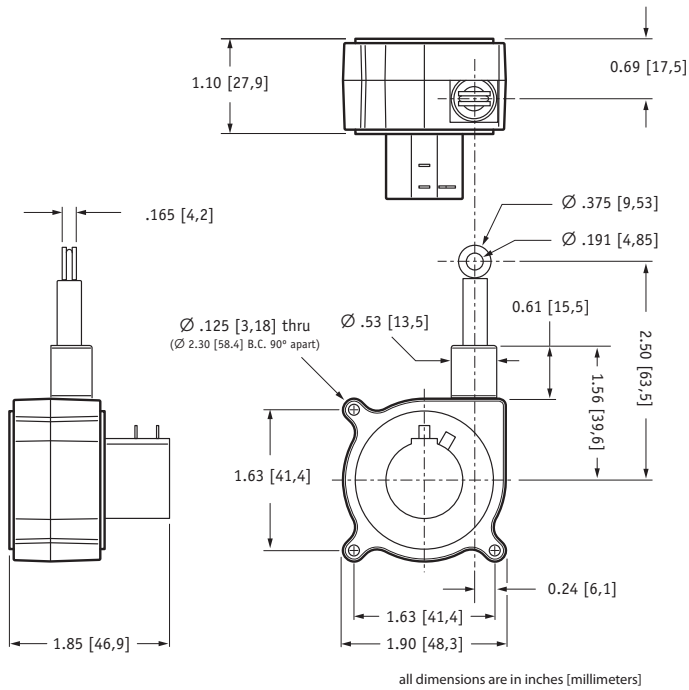

Polycarbonate Enclosure
 Withstands impacts and chemicals

CE **"Free-Release" Tolerant**
 Greatly reduces damage due to mis-handling of cable

Specification Summary:

GENERAL

Full Stroke Range Options 0-4.75, 0-12.5, 0-25, 0-50 inches
 Output Signal voltage divider (potentiometer)
 Accuracy ± 0.25 to $\pm 1.00\%$ *see ordering information*
 Repeatability $\pm 0.05\%$ full stroke
 Resolution essentially infinite
 Measuring Cable 0.019-in. dia. nylon-coated stainless steel
 Enclosure Material polycarbonate
 Sensor plastic-hybrid precision potentiometer
 Weight 3 oz. (w/o mounting bracket) max.

ENVIRONMENTAL

Enclosure IP 50
 Operating Temperature 0° to 160°F (-18° to 71°C)
 Vibration up to 10 G's to 2000 Hz maximum

Ordering Information:

Item Number:	SP1-4	SP1-12	SP1-25	SP1-50
full stroke range:	4.75 in.	12.5 in.	25 in.	50 in.
accuracy (% of f.s.):	1.00%	0.25%	0.25%	0.25%
potentiometer cycle life:	2.5M cycles	500K cycles	500K cycles	250K cycles
cable tension ($\pm 25\%$):	7 oz.	7 oz.	7 oz.	7 oz.
max. cable acceleration:	15 G	15 G	15 G	15 G

The Celesco SP1 String Pot is a compact, economical and durable device that utilizes a flexible cable, a spring-loaded spool, and a potentiometer to detect and measure linear position.

The SP1 is designed for tight spaces, high-cycle applications and generously allows cable misalignment. With 4 different measurement ranges and handy mounting brackets, the SP1 is a perfect solution for many applications, from light industrial to OEM.

Output Signal

SP1 • Compact String Pot • Precision Potentiometric Output

Installation Information:

Outline Drawing (w/o bracket):

Electrical Connection:

Mounting Options:

ООО "РусАвтоматизация"

454010 г. Челябинск, ул. Гагарина 5, оф. 507
 тел. 8 800 775 09 57 (звонок бесплатный), +7(351)799 54 26, тел./факс +7(351)211 64 57
info@rusautomation.ru; rusautomation.pf; www.rusautomation.ru