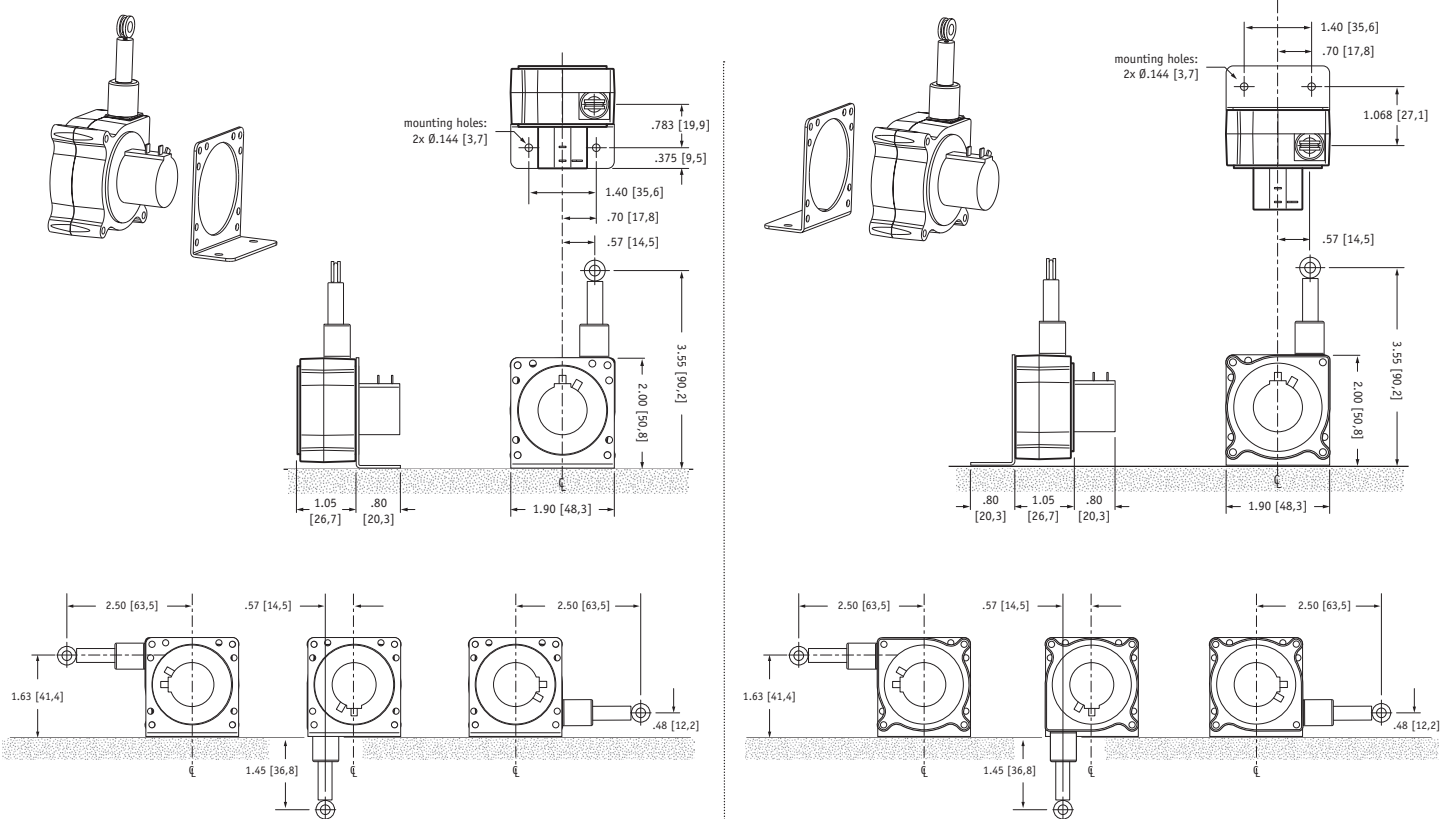

Polycarbonate Enclosure
 Withstands impacts and chemicals

CE **"Free-Release" Tolerant**
 Greatly reduces damage due to mis-handling of cable

Specification Summary:

GENERAL

Full Stroke Range Options 0-4.75, 0-12.5, 0-25, 0-50 inches
 Output Signal voltage divider (potentiometer)
 Accuracy ± 0.25 to $\pm 1.00\%$ *see ordering information*
 Repeatability $\pm 0.05\%$ full stroke
 Resolution essentially infinite
 Measuring Cable 0.019-in. dia. nylon-coated stainless steel
 Enclosure Material polycarbonate
 Sensor plastic-hybrid precision potentiometer
 Weight 3 oz. (w/o mounting bracket) max.

The Celesco SP1 String Pot is a compact, economical and durable device that utilizes a flexible cable, a spring-loaded spool, and a potentiometer to detect and measure linear position.

The SP1 is designed for tight spaces, high-cycle applications and generously allows cable misalignment. With 4 different measurement ranges and handy mounting brackets, the SP1 is a perfect solution for many applications, from light industrial to OEM.

Output Signal

SP1 • Compact String Pot • Precision Potentiometric Output

Installation Information:

Outline Drawing (w/o bracket):

Electrical Connection:

Mounting Options:

ООО "РусАвтоматизация"

454010 г. Челябинск, ул. Гагарина 5, оф. 507
 тел. 8 800 775 09 57 (звонок бесплатный), +7(351)799 54 26, тел./факс +7(351)211 64 57
info@rusautomation.ru; rusautomation.pf; www.rusautomation.ru