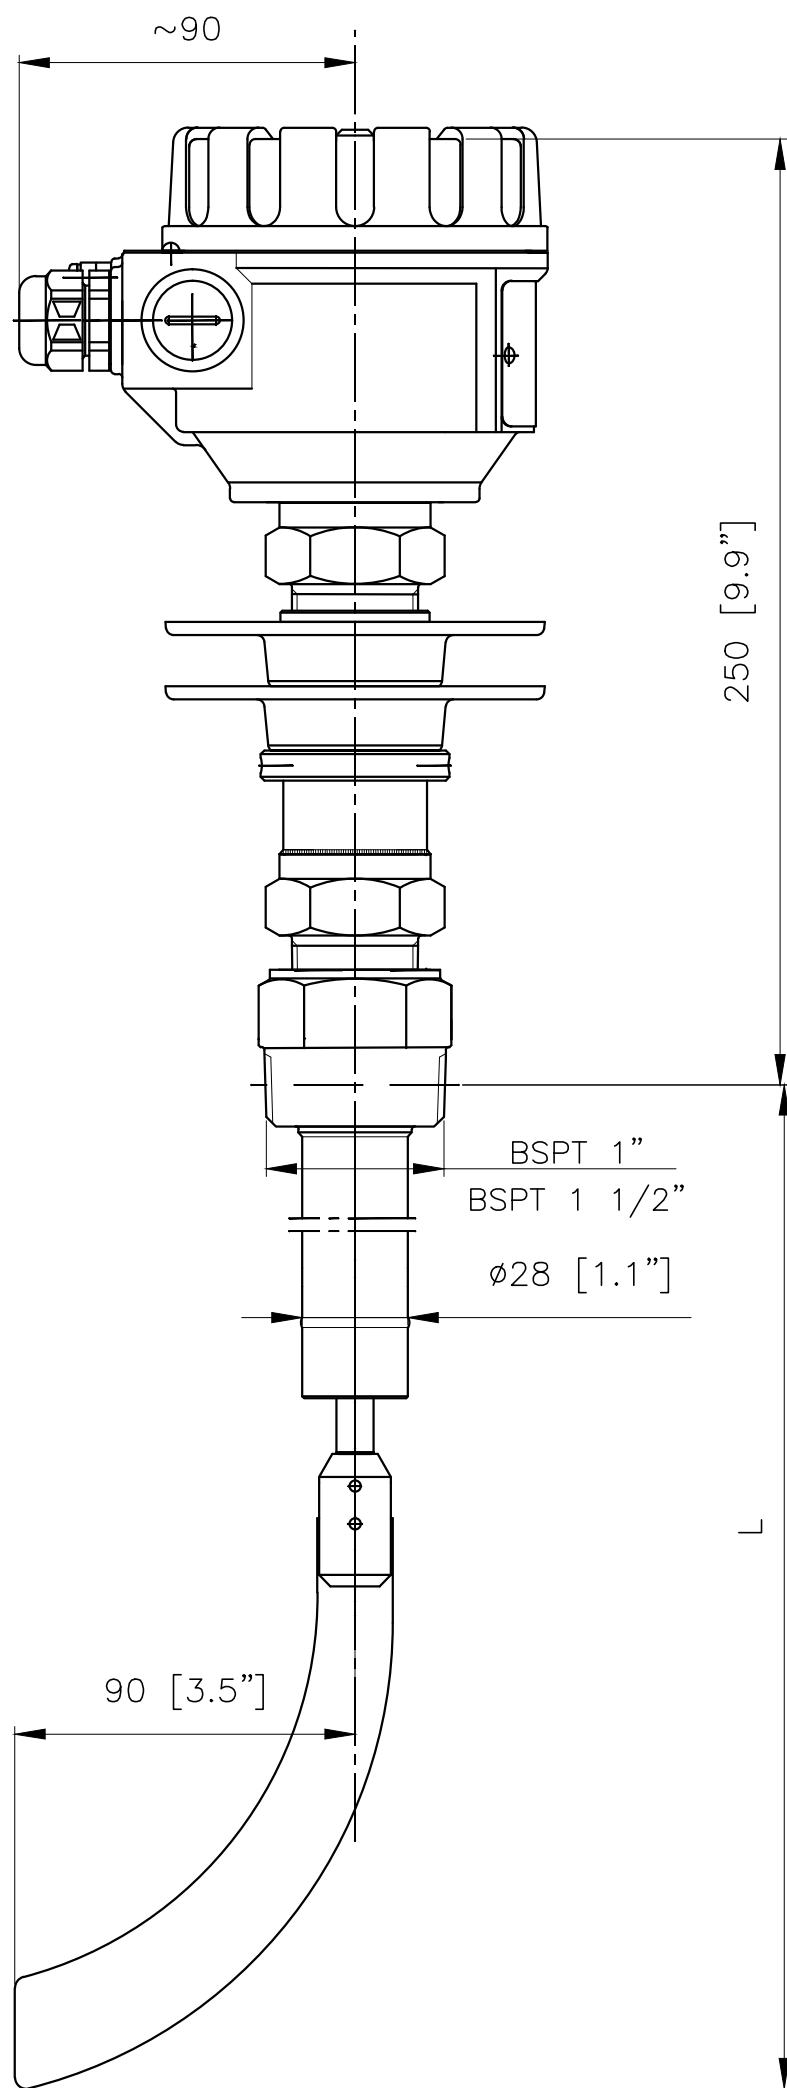

This drawing remains property of Nivelco Control Co. it may be neither copied nor informed to third persons or competitors without our approval.

NIVELCO
Process Control Co.
H-1043 BUDAPEST,
DUGONICS U. 11.
www.nivelco.com

Description:
NIVOROTA EH-700
1--vane paddle, high temp.road ext. probe
Alu. housing, 1 1/2" BSPT

Scale: 1:2	Size of origin: A3
Revision: 0	Date: 2014.07.22
Drawing No. EHR-7_ _