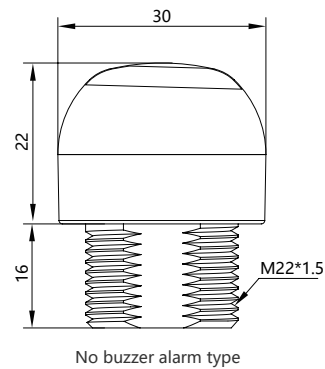

Specifications

Supply voltage and current:

DC 12V (maximum fluctuation 10%);
DC 24V (maximum fluctuation 10%)
Maximum current per color:
40mA @DC 12V; 20mA @DC 24V

Indication color:

Red, Yellow, Green, Blue (RYGB),
each color is individually controlled;

Electrical Characteristics:

Non-polar access

Enter response time:

Indicates close/open 10 ms (max.)

Connection method:

1 m loose wire cable terminated or 0.3 m
long cable with M12 quick connector

Operating environment:

Ambient temperature: -40°C to 50°C (-40°F to 122°F)
Maximum ambient humidity: 95% at 50°C (non-condensing)

Shell material:

Light Shade: Polycarbonate
Base Cover: ABS (70%) + Polycarbonate (30%)

Protection class:

IEC IP69K

Certification:

Wiring Diagram

*RYGB wiring method

glow color	red line status	yellow line status	green line status	blue line status
red	ON	off	off	off
yellow	off	ON	off	off
green	off	off	ON	off
blue	off	off	off	ON

Wiring method

The scattered wire connection method is to connect the black wire to the public end, and the color of the control line of the lamp body and the color of the lamp body correspond to each other.

The connection method of the quick connector type is that the serial number of the line corresponds to the luminous color.

Dimensions

ООО "РусАвтоматизация"

454010 г. Челябинск, ул. Гагарина 5, оф. 507
тел. 8-800-775-09-57 (звонок бесплатный), +7(351)799-54-26, тел./факс +7(351)211-64-57
info@rusautomation.ru; rusautomation.ru; www.rusautomation.ru