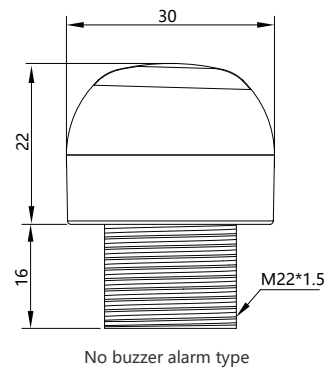

Specifications

Supply voltage and current:

DC 12V (maximum fluctuation 10%);
DC 24V (maximum fluctuation 10%)
Maximum current per color:
40mA @DC 12V; 20mA @DC 24V

Indication color:

Red, Yellow, Green, Blue (RYGB),
each color is individually controlled;

Electrical Characteristics:

Non-polar access

Enter response time:

Indicates close/open 10 ms (max.)

Connection method:

1 m loose wire cable terminated or 0.3 m
long cable with M12 quick connector

Operating environment:

Ambient temperature: -40°C to 50°C (-40°F to 122°F)
Maximum ambient humidity: 95% at 50°C (non-condensing)

Shell material:

Light Shade: Polycarbonate
Base Cover: ABS (70%) + Polycarbonate (30%)

Protection class:

IEC IP69K

Certification:

Wiring Diagram

*RYGB wiring method

glow color	red line status	yellow line status	green line status	blue line status
red	ON	off	off	off
yellow	off	ON	off	off
green	off	off	ON	off
blue	off	off	off	ON

Wiring method

The scattered wire connection method is to connect the black wire to the public end, and the color of the control line of the lamp body and the color of the lamp body correspond to each other.

The connection method of the quick connector type is that the serial number of the line corresponds to the luminous color.

Dimensions

ООО "РусАвтоматизация"

454010 г. Челябинск, ул. Гагарина 5, оф. 507
тел. 8-800-775-09-57 (звонок бесплатный), +7(351)799-54-26, тел./факс +7(351)211-64-57
info@rusautomation.ru; rusautomation.ru; www.rusautomation.ru