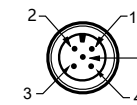

IEC IP69K

Certification:

Wiring Diagram

*RYGB wiring method

glow color	red line status	yellow line status	green line status	blue line status
red	ON	off	off	off
yellow	off	ON	off	off
green	off	off	ON	off
blue	off	off	off	ON

Wiring method

The scattered wire connection method is to connect the black wire to the public end, and the color of the control line of the lamp body and the color of the lamp body correspond to each other.

The connection method of the quick connector type is that the serial number of the line corresponds to the luminous color.

Dimensions

Quick Connector

Male

ООО "РусАвтоматизация"

454010 г. Челябинск, ул. Гагарина 5, оф. 507
 тел. 8-800-775-09-57 (звонок бесплатный), +7(351)799-54-26, тел./факс +7(351)211-64-57
info@rusautomation.ru; rusautomation.ru; www.rusautomation.ru