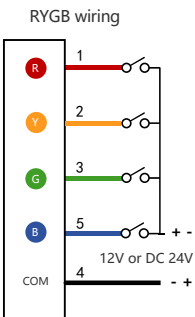

Specifications

Supply voltage and current:

DC 12V (maximum fluctuation 10%);
DC 24V (maximum fluctuation 10%)
Maximum current per color:
40mA @DC 12V; 20mA @DC 24V

Indication color:

Red, Yellow, Green, Blue (RYGB),
each color is individually controlled;

Electrical Characteristics:

Non-polar access

Enter response time:

Indicates close/open 10 ms (max.)

Connection method:

1 m loose wire cable terminated or 0.3 m
long cable with M12 quick connector

Operating environment:

Ambient temperature: -40°C to 50°C (-40°F to 122°F)
Maximum ambient humidity: 95% at 50°C (non-condensing)

Shell material:

Light Shade: Polycarbonate
Base Cover: ABS (70%) + Polycarbonate (30%)

Protection class:

IEC IP69K

Certification:

Wiring Diagram

*RYGB wiring method

glow color	red line status	yellow line status	green line status	blue line status
red	ON	off	off	off
yellow	off	ON	off	off
green	off	off	ON	off
blue	off	off	off	ON

Wiring method

The scattered wire connection method is to connect the black wire to the public end, and the color of the control line of the lamp body and the color of the lamp body correspond to each other.

The connection method of the quick connector type is that the serial number of the line corresponds to the luminous color.

Dimensions

ООО "РусАвтоматизация"

454010 г. Челябинск, ул. Гагарина 5, оф. 507
тел. 8-800-775-09-57 (звонок бесплатный), +7(351)799-54-26, тел./факс +7(351)211-64-57
info@rusautomation.ru; rusautomation.ru; www.rusautomation.ru