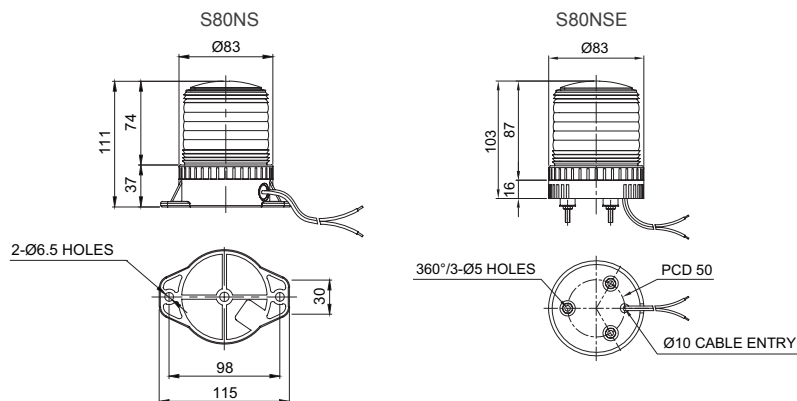

S80NS

S80NS LED Strobe Warning Light

- RoHS compliant

Model number	Voltage	Current	Certificates	Weight	Color
S80NS	DC12V-24V	Max. 0.950A		0.50kg	<ul style="list-style-type: none"> • R-Red • A-Amber • G-Green • B-Blue

※ DC type model has a free-voltage range of 10V-30V.

S80NSE LED Strobe Warning Light

- RoHS compliant

Model number	Voltage	Current	Certificates	Weight	Color
S80NSE	DC12V-24V	Max. 0.950A	 DC only	0.45kg	<ul style="list-style-type: none"> • R-Red • A-Amber • G-Green • B-Blue

※ DC type model has a free-voltage range of 10V-30V.

S80NSE

Technical Diagram

(Units : mm)

S80NS is sealed by epoxy inside of product. Good performance in poor environments such as high vibration, impact, heavy dust and poor weather.

Wiring Instructions

- External power line standard - UL1015 AWG18(0.75sq)×2C 400mm
- Product can be wired regardless of polarity.

Ordering Specification

S80NS	-	12/24	-	R
[Model number]		[Voltage]		[Color]
<ul style="list-style-type: none"> • S80NS • S80NSE 		• 12/24-DC12V-24V		<ul style="list-style-type: none"> • R-Red • A-Amber • G-Green • B-Blue